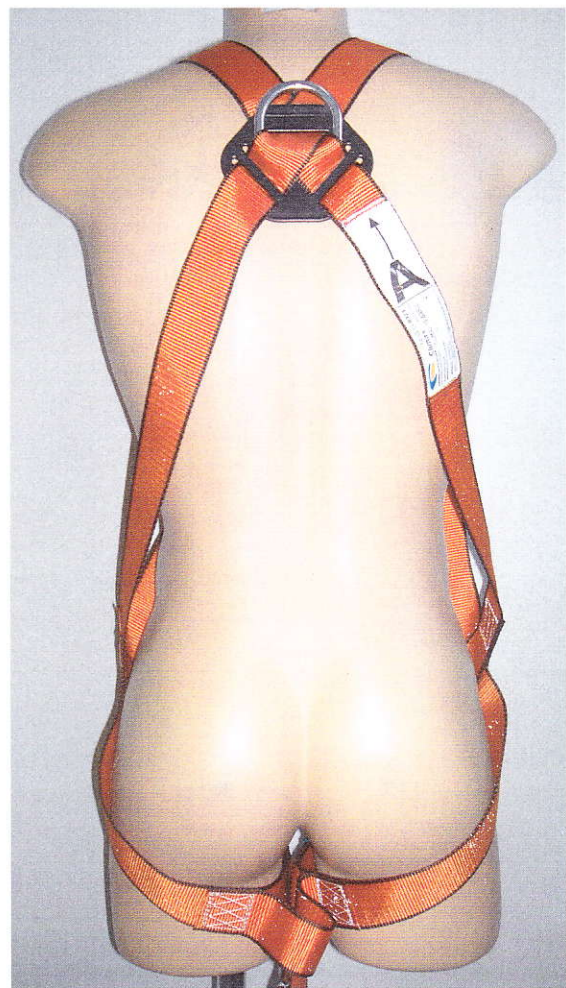

Description of product

The product "HARNESS, type CLIMAX 10 BASIC" consists of the shoulder and thigh straps. The shoulder straps and the thigh straps are red. They have required width (45 mm) and their edges are sufficiently protected against chafing. Sewing of load bearing parts is white, in contrasting colour to the straps, for easier visual control. The thigh straps are fitted with adjustment buckles with rounded edges. The harness is fitted with one back fall arrest attachment element.

Picture of product

Duplication of this document in parts is subjected to the approval by VVUÚ, a. s., NB 1019, in Ostrava – Radvanice, Czech Republic.