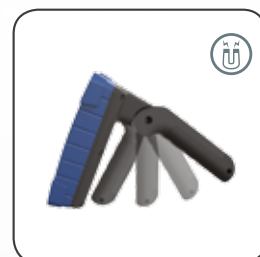

EU DESIGN PATENT

STAR

Item no. 03.5620

EAN: 5708997356203